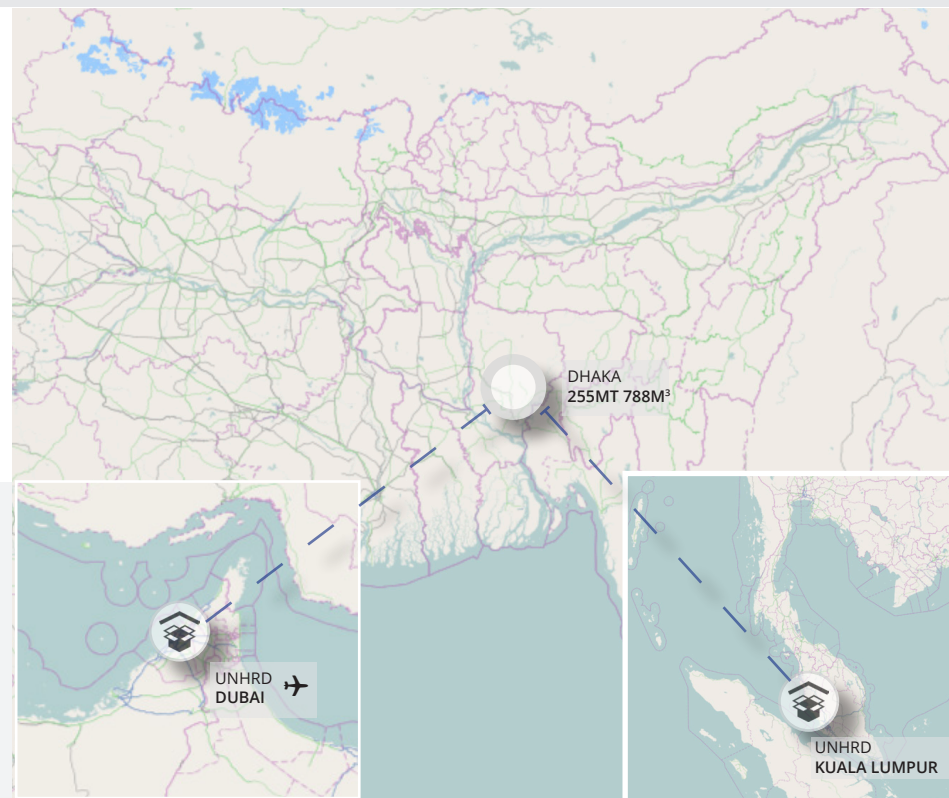

PARTNERS SERVED

International Organization for Migration (IOM)
Organisation internationale pour les migrations (OIM)
Organización Internacional para las Migraciones (OIM)

State Secretariat for Economic Affairs SECO

NETWORK STATISTICS

255mt CARGO DISPATCHED

788m³ TOTAL VOLUME

957.400USD ITEM VALUE

7 Partners SERVED

3 Rapid Response Team members on standby

→ Two flights out of Dubai were generously provided by His Highness Sheikh Mohammed Bin Rashid Al Maktoum, Vice-President and Prime Minister of the UAE and Ruler of Dubai. Thanks to this support and close collaboration with the International Humanitarian City, UNHRD was able to offer this transport free of charge to its partners.

UNHRD Dubai
188MT
492M³
565.425USD

UNHRD KL
67MT
296M³
392.040USD

Dispatched Items

TARPAULINS

WATER PURIFICATION

TOOLS

SHELTER

OPERATIONAL OVERVIEW

OPERATIONS

- 25.09.17 - DUB --> Bangladesh - AIR Charter - SDC - 10MT - Tarpaulins
- 02.10.17 - KL --> Bangladesh - AIR Charter - WFP CO - 29MT - Shelter Items
- 03.10.17 - KL --> Bangladesh - AIR Charter - UNICEF - 38MT - WASH items
- 13.10.17 - DUB --> Dhaka - ✈️ **IN-KIND** - IOM, WHO - 78MT - misc.
- 15.10.17 - DUB --> Dhaka - ✈️ **IN-KIND** - IOM, SB, Solidarités - 99MT

MORE INFORMATION:
@wfp.unhrd

NEWS FEED:
@unhrd