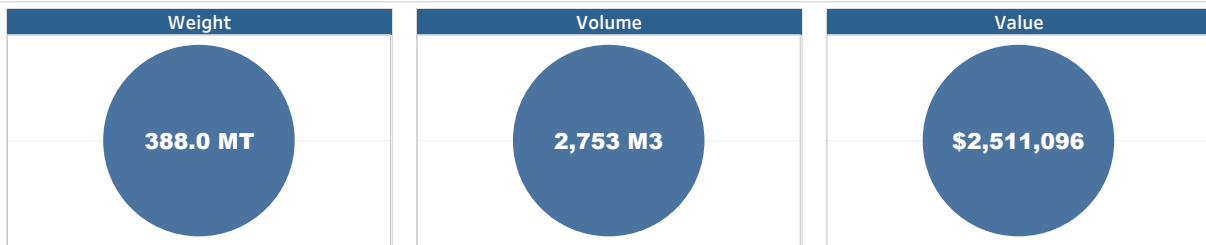

Operational Metrics