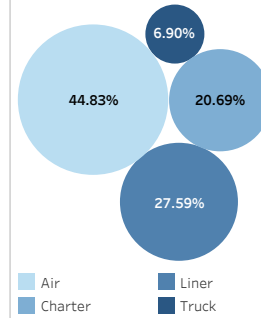

Map of Operations

29

Deliveries dispatched

2

Partners served

Transport Type

List of Operations

Date	Delivery	Hub	Partners	Value	Volume	Weight MT
13/12/2018	0085002214	Accra	UNHCR	\$405,067	854.472M3	124.216MT
	0086001340	Dubai	WFP	\$155,885	135.500M3	16.700MT
12/12/2018	0085002557	Dubai	World Health Organization	\$8,965	7.983M3	1.873MT
29/11/2018	0086001342	Dubai	WFP	\$102,949	78.400M3	9.200MT
	0086001343	Dubai	WFP	\$48,379	39.200M3	4.600MT
	0086001344	Dubai	WFP	\$72,569	58.800M3	6.900MT
	0086001345	Dubai	WFP	\$72,569	58.800M3	6.900MT
04/11/2018	0085002510	Dubai	World Health Organization	\$124,616	106.294M3	13.544MT
	0085002534	Dubai	World Health Organization	\$5,880	2.628M3	0.942MT
11/10/2018	0085002488	Dubai	World Health Organization	\$29,867	31.272M3	4.088MT
01/10/2018	0086001319	Dubai	WFP	\$476	0.300M3	0.116MT
17/09/2018	0085002474	Dubai	World Health Organization	\$159,791	115.922M3	16.536MT
10/09/2018	0086001295	Brindisi	WFP	\$1,564	0.258M3	0.031MT
04/09/2018	0086001302	Accra	World Food Programme Kinshasa	\$191,796	101.645M3	18.555MT
28/08/2018	0086001287	Dubai	WFP	\$22,984	17.654M3	2.811MT
11/08/2018	0085002442	Dubai	World Health Organization	\$100,017	212.698M3	25.252MT
05/08/2018	0085002377	Accra	World Health Organization	\$6,021	13.750M3	0.870MT
01/08/2018	0085002388	Accra	World Health Organization	\$53,081	22.963M3	5.099MT
	0085002389	Accra	World Health Organization	\$255,245	94.120M3	8.170MT
	0085002390	Accra	World Health Organization	\$31,117	33.160M3	7.700MT
12/07/2018	0085002413	Accra	World Health Organization	\$66,199	38.261M3	10.337MT
06/07/2018	0085002346	Dubai	World Health Organization	\$7,219	9.000M3	1.378MT
	0085002409	Dubai	World Health Organization	\$198	1.056M3	0.066MT
23/06/2018	0086001241	Dubai	WFP	\$2,625	0.009M3	0.001MT
14/06/2018	0085002356	Dubai	World Health Organization	\$376,900	103.540M3	24.993MT
26/05/2018	0085002339	Dubai	World Health Organization	\$140,194	507.610M3	61.899MT
	0085002342	Dubai	World Health Organization	\$13,150	50.340M3	6.768MT
11/05/2018	0085002318	Dubai	World Health Organization	\$55,350	57.395M3	8.448MT
	0085002321	Dubai	World Health Organization	\$425	0.240M3	0.045MT