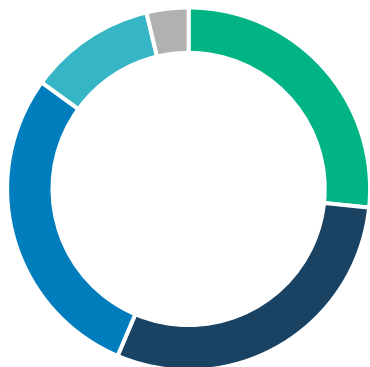

- LOGISTICS
- SHELTER
- FOOD SECURITY
- HEALTH & WASH

Shipment by transport type
(% of total weight)